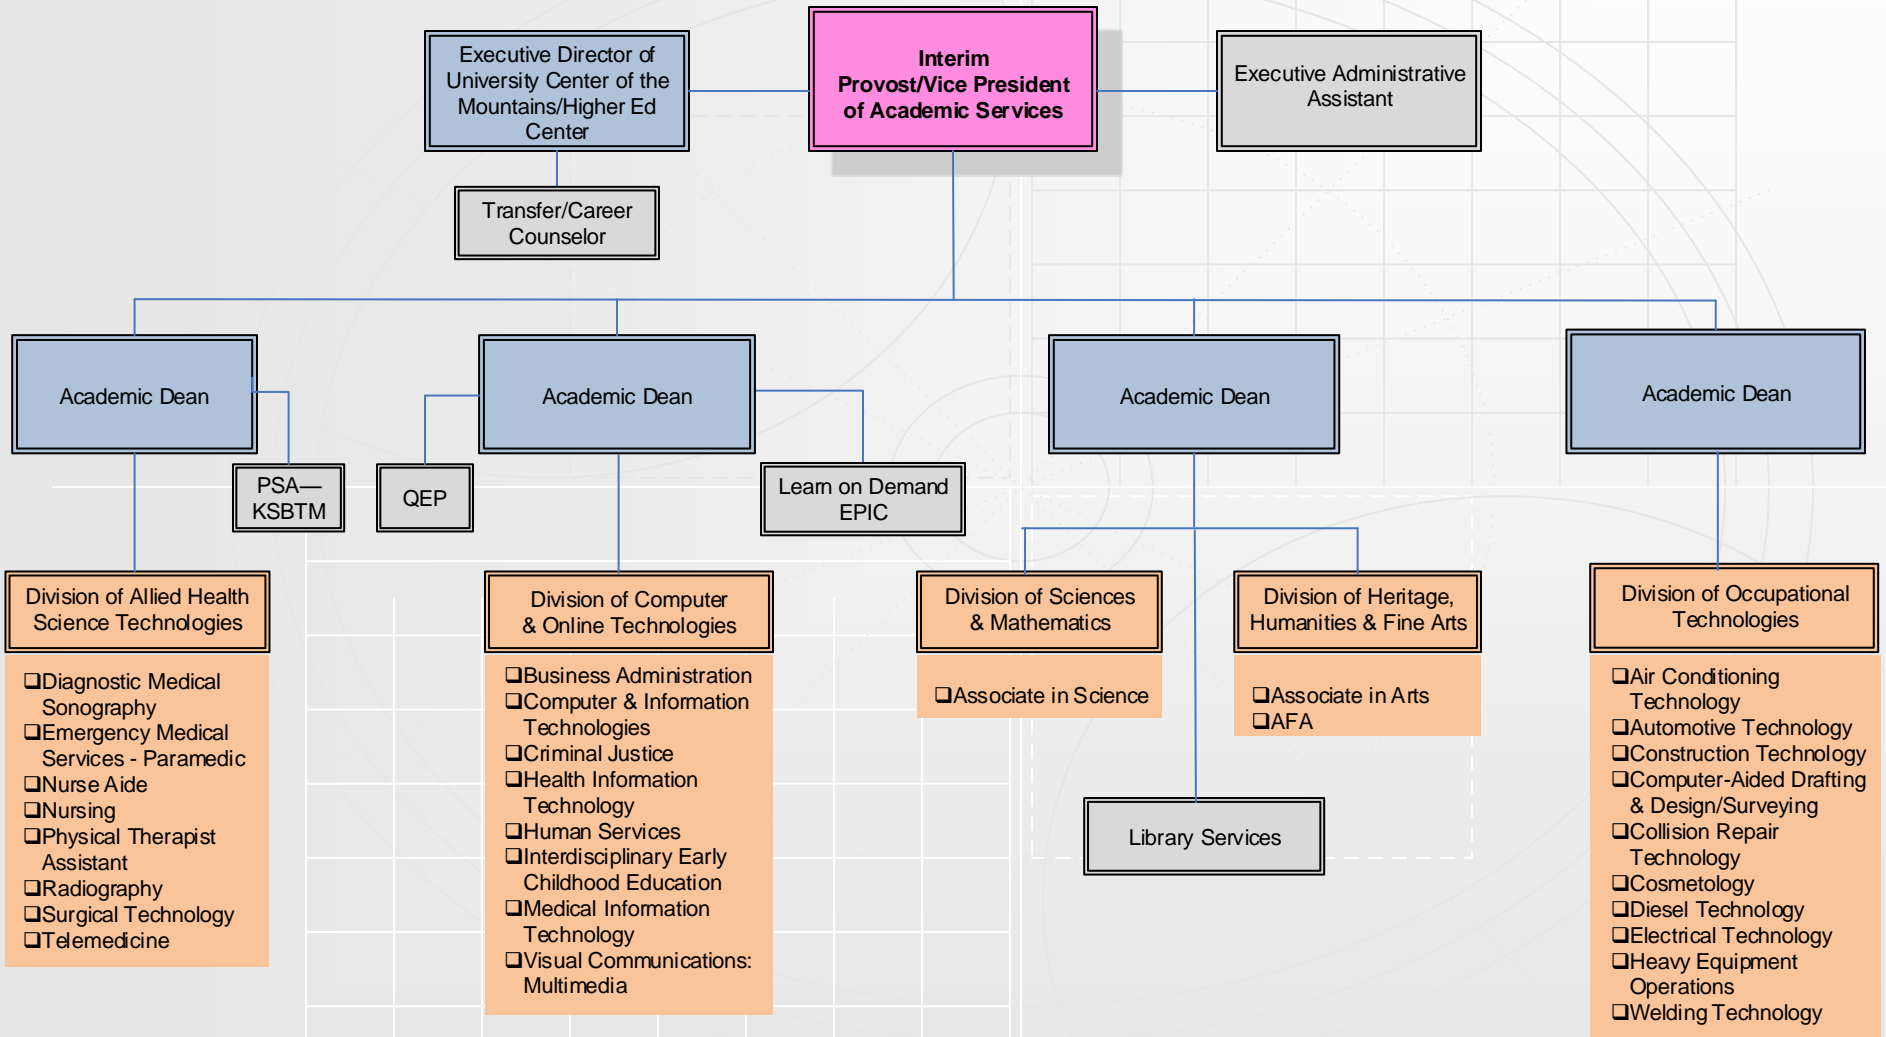

# Hazard Community & Technical College ACADEMIC SERVICES

PINK = VPs, Senior Directors, Chief Officers  
 BLUE = Deans, Directors, Managers  
 GRAY = Professional & Support Staff, Unit Heads  
 ORANGE = Programs