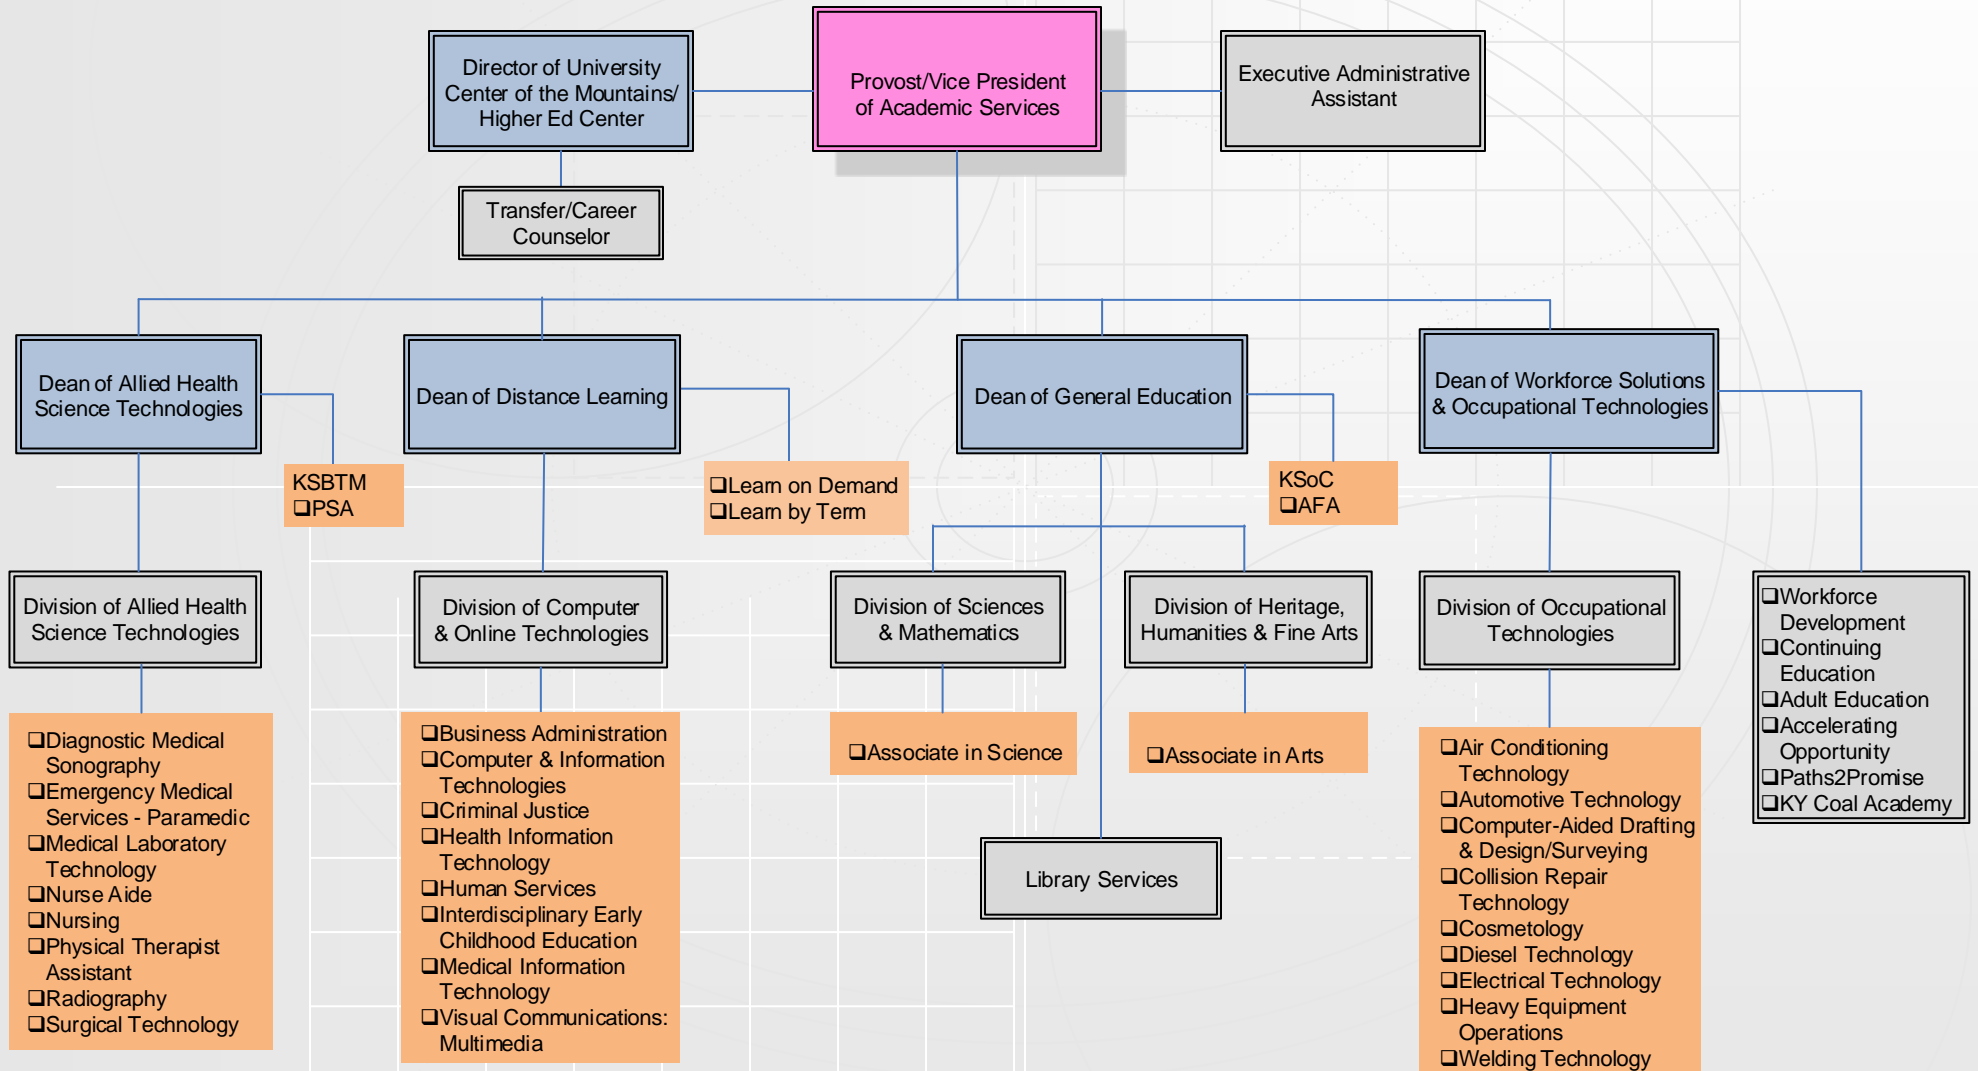

HCTC Academic Services

- PINK = VPs, Senior Directors, Chief Officers
- BLUE = Deans, Directors, Managers
- GRAY = Professional & Support Staff, Division Chairs, Unit Heads
- ORANGE = Programs