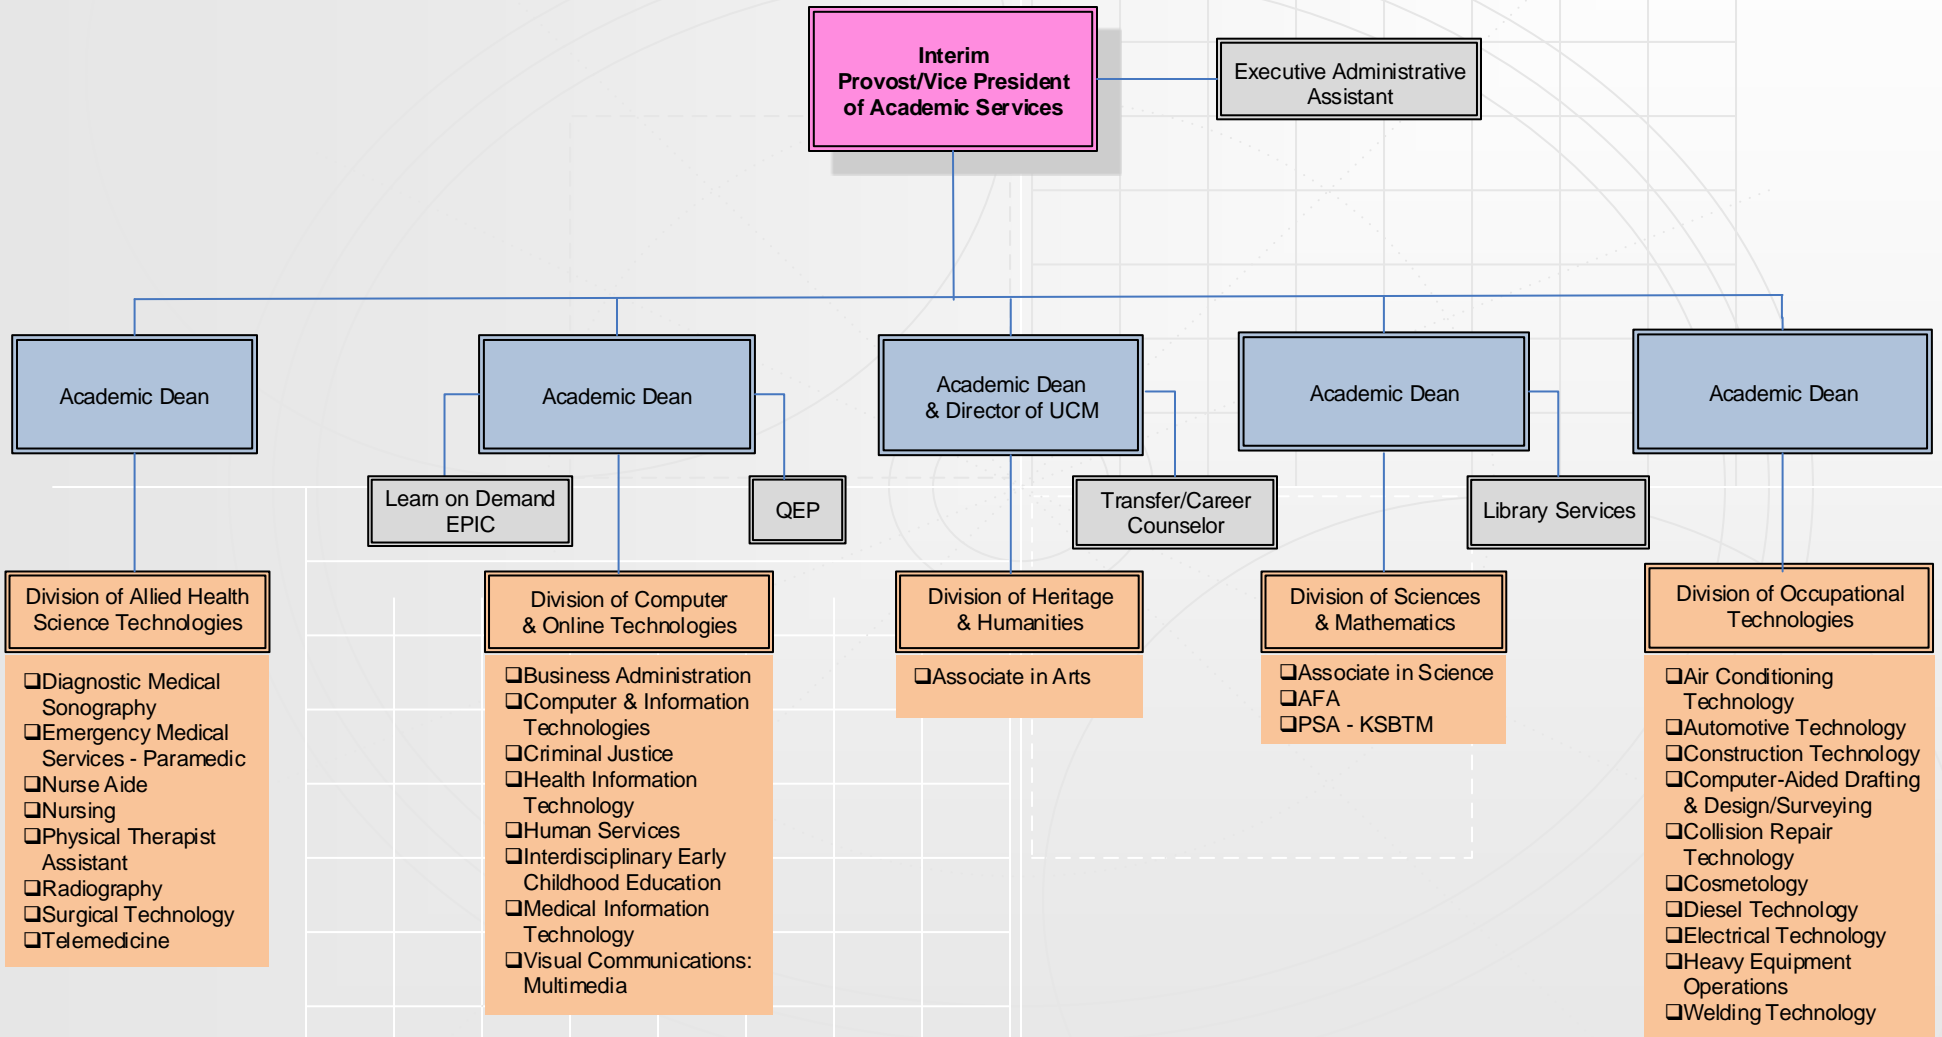

Hazard Community & Technical College ACADEMIC SERVICES

- PINK = VPs, Senior Directors, Chief Officers
- BLUE = Deans, Directors, Managers
- GRAY = Professional & Support Staff, Unit Heads
- ORANGE = Programs